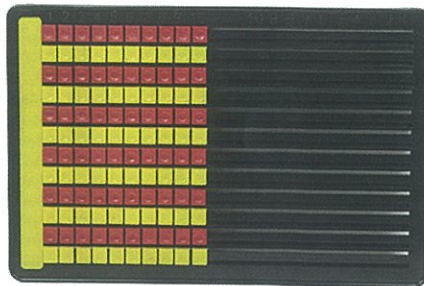

BAG-IT ART APRON

Kiddies PVC art apron.

CODE	DESCRIPTION
PCL0052	Bag-It Art Apron

INTERSTAT ABACUS (100)

Perfect for young learners.

CODE	DESCRIPTION
STS0018 182	100 Bead Abacus

INTERSTAT ABACUS (120)

Perfect for young learners.