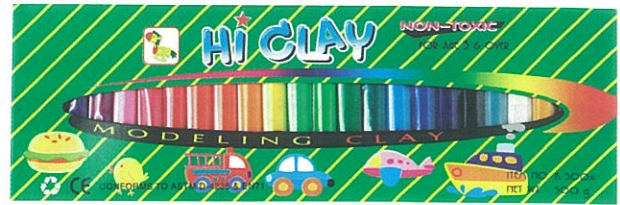

CODE ART020 T500 **DESCRIPTION** 500g Kid Art Modelling Clay

STAEDTLER® NORIS CLUB MODELLING CLAY

Very soft modelling material with food colourings. It is easy to knead, model and mix. Does not stick to the child's hands and is, therefore, clean in usage. Ideal for children in the first year in primary school who will develop a feeling for shapes and colours by playing.