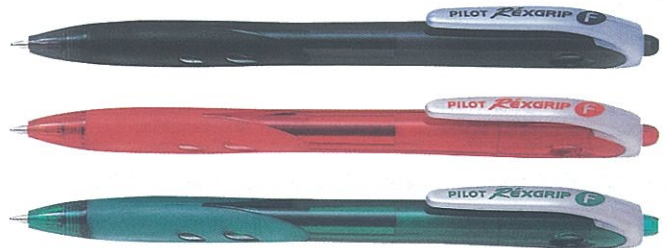

FOSKA

BP Ballpoint - Retractable

FOSKA ECONOMY RETRACTABLE BALLPOINT PENS

Foska economy retractable 0,7mm ballpoint pens with rubber grip.

CODE	DESCRIPTION
PEN0040 XH2152B	● Black
PEN0041 XH2152L	● Blue
PEN0042 XH2152R	● Red

PILOT
More than a Pen!

BP Ballpoint - Retractable

PILOT BP-GP-10RM SUPERGRIP BALLPOINT PEN

Retractable ballpoint pen ensures comfortable writing every time because of the unique slip-proof rubberised grip and the newly developed oil based ink. Available in wallets.

CODE	DESCRIPTION	CODE	DESCRIPTION
MFP134 BPGP-10R	● Medium (Black)	MFP136 BPGP-10G	● Medium (Green)
MFP135 BPGP-10R	● Medium (Red)	MFP136 BPGP 10W4	Wallet of 4
MFP136 BPGP-10R	● Medium (Blue)		

PILOT
More than a Pen!

BP Ballpoint - Retractable

PILOT BPRG-10R-F/M/B/XB REXGRIP BALLPOINT PEN

Rexgrip is the unique ballpoint pen which has a wide variety of ball sizes from 0.7mm to 1.6mm in diameter as retractable type. Revolutionary rubberised grip for writing comfort.

CODE	DESCRIPTION	CODE	DESCRIPTION
MFP630 BPRG-10	● Fine (Black)	MFP640 BPRG-10	● Medium (Black)
MFP631 BPRG-10	● Fine (Red)	MFP641 BPRG-10	● Medium (Red)
MFP632 BPRG-10	● Fine (Blue)	MFP642 BPRG-10	● Medium (Blue)
MFP633 BPRG-10	● Fine (Green)	MFP643 BPRG-10	● Medium (Green)
MFP634 BPRG-10	● Fine (Violet)	MFP644 BPRG-10	● Medium (Violet)
MFP650 BPRG-10	● Broad (Black)		
MFP660 BPRG-10	● Extra Broad (Black)		

BIC ATLANTIS

BP Ballpoint - Retractable

BIC ATLANTIS BALL PEN

Retractable. Refillable. Soft cushion grip in black or blue ink colour. Medium point

CODE	DESCRIPTION
BC000233	● Medium (Blue)
BC000234	● Medium (Black)

PILOT
More than a Pen!

BP Ballpoint - Retractable