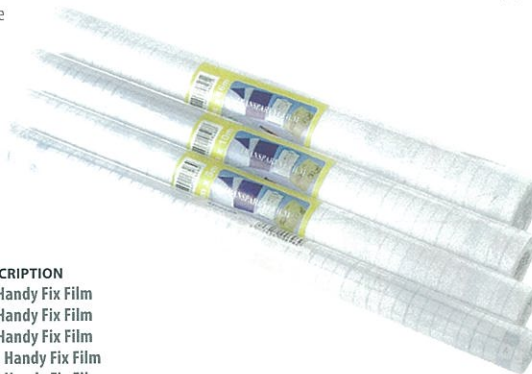

INTERSTAT HANDY FIX FILM

Handy fix adhesive book film.

CODE	DESCRIPTION
WRA0070	1m Handy Fix Film
WRA0070	2m Handy Fix Film
WRA0069	5m Handy Fix Film
WRA0071	10m Handy Fix Film
WRA0072	16m Handy Fix Film