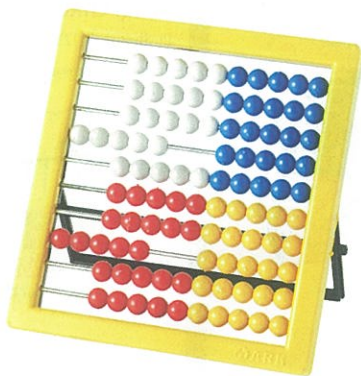

BAG-IT ART APRON

Kiddies PVC art apron.

CODE	DESCRIPTION
PCL0052	Bag-It Art Apron

INTERSTAT ABACUS (100)

Perfect for young learners.

CODE	DESCRIPTION
STS0018 182	100 Bead Abacus

INTERSTAT ABACUS (120)

Perfect for young learners.