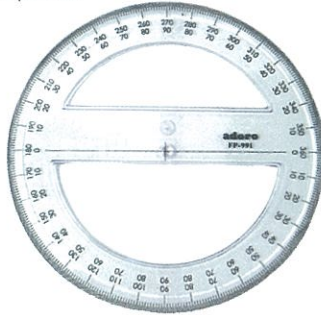

INTERStat

INTERSTAT 180° PROTRACTOR

180° clear protractor.

CODE DESCRIPTION
MAT0007 10cm 180° Protractor
MAT0032 15cm 180° Protractor

INTERStat

INTERSTAT 360° PROTRACTOR

360° clear protractor.

CODE DESCRIPTION
MAT0033 15cm 360° Protractor