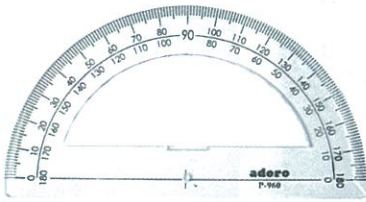

INTERStat

INTERSTAT 180° PROTRACTOR

180° clear protractor.

CODE DESCRIPTION
MAT0007 10cm 180° Protractor
MAT0032 15cm 180° Protractor

INTERStat

INTERSTAT 360° PROTRACTOR

360° clear protractor.

CODE DESCRIPTION
MAT0033 15cm 360° Protractor