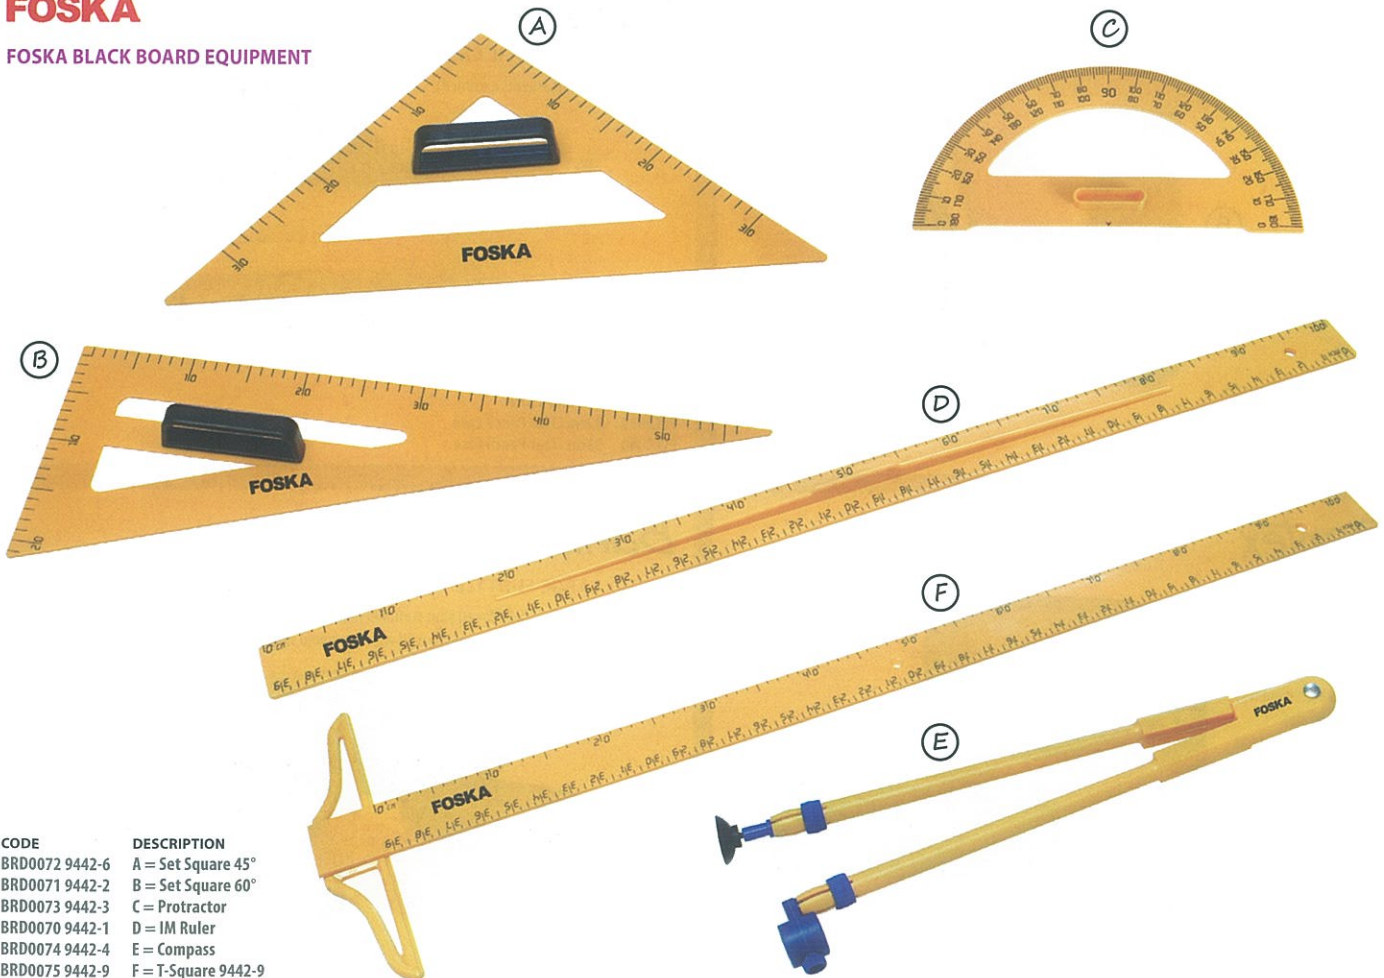

INTERStat

INTERSTAT ERASING SHIELD

Erasing shield 26 hole.

CODE DESCRIPTION
MAT004742014 Erasing Shield 26 Hole

FOSKA

FOSKA BLACK BOARD EQUIPMENT

CODE DESCRIPTION
BRD0072 9442-6 A = Set Square 45°
BRD0071 9442-2 B = Set Square 60°
BRD0073 9442-3 C = Protractor
BRD0070 9442-1 D = IM Ruler
BRD0074 9442-4 E = Compass
BRD0075 9442-9 F = T-Square 9442-9