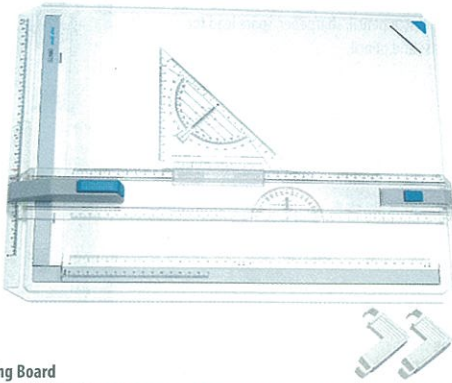

HEBEL A3 PROFI PLUS DRAWING BOARD

Top of the range! 2 magnetic paper clamps. Graduation markings on 2 sides. Board tilters and complete with plastic carry case.

CODE	DESCRIPTION
ABC0074	A3 Profi Plus Drawing Board

HEBEL A2 PROFI DRAWING BOARD

Straight edge with a ball bearing precision straight edge guide. Stop and go mechanism. Includes drawing head mechanism.