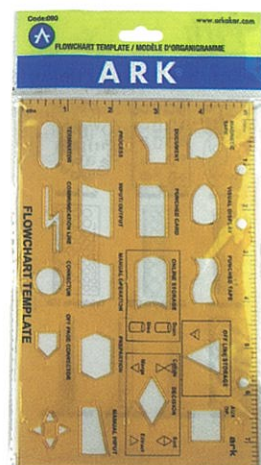

CODE	DESCRIPTION
ABC0114 090	Interstat Flowchart Template