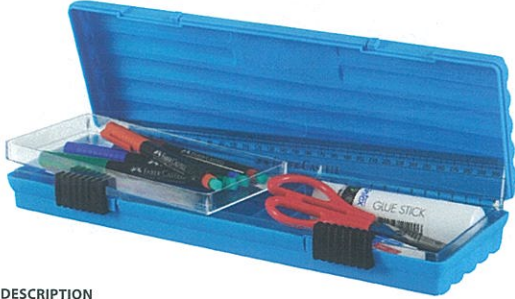

Bantex

BANTEX MCCASEY 2 PENCIL BOX

Tough polypropylene. Removable sliding tray. Internal subdivisions. 30cm ruler slot. Decorative label. Black sliding locks. 335 x 115 x 43mm. Assorted neon colours available.

CODE DESCRIPTION
B9716 Pencil Box