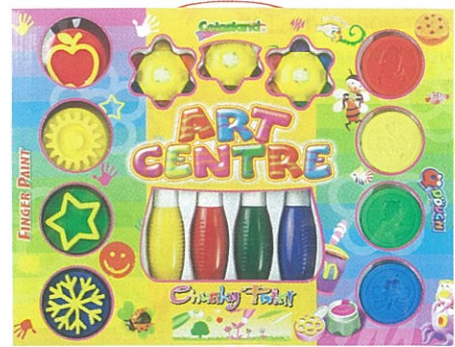

Variable

CODE E1340/10
DESCRIPTION Edding Brush Pen (Assorted 10's)

COLORLAND ART CENTRE SET

Ideal for all art lovers. This set includes, 4 x dough, 4 x finger paints, 3 x crayons, 4 x chunky paints.

CODE ART240 7901
DESCRIPTION Art Centre Set (15 Pieces)