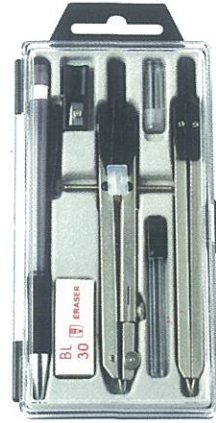

170mm precision masterbow compass and extension bar in plastic case. Includes spare lead.

CODE **DESCRIPTION**
 MAT0073 1295 170mm Masterbow Compass And Extension Bar

SEMA MASTERBOW COMPASS

7 Piece Compass Set: Compass, divider, eraser, clutch pencil, sharpener, spare lead for compass and pencil.