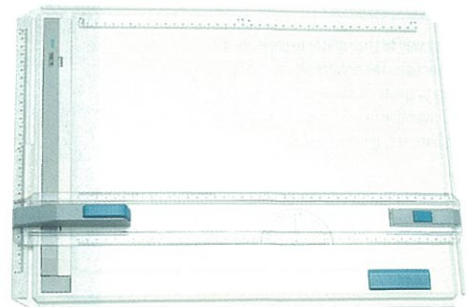

CODE   **DESCRIPTION**
ABC0073   A3 Profi Drawing Board