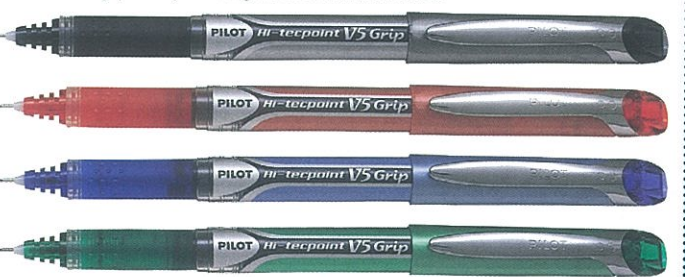

PILOT BXGPN-V5/7/10 HI-TECPOINT V5 GRIP ROLLERBALL PEN

CODE	DESCRIPTION	CODE	DESCRIPTION
MFP849 BXGPNV5	● 0.5mm (Black)	MFP850 BXGPN-V7	● 0.7mm (Black)
MFP849 BXGPNV5R	● 0.5mm (Red)	MFP852 BXGPN-V7	● 0.7mm (Red)
MFP849 BXGPNV5L	● 0.5mm (Blue)	MFP851 BXGPN-V7	● 0.7mm (Blue)
MFP849 BXGPNV5G	● 0.5mm (Green)	MFP852 BXGPNV7G	● 0.7mm (Green)
MFP849 BXGPNV5V	● 0.5mm (Violet)	1230008	● 0.7mm (Violet)
1220009	● 0.5mm (Pink)	1230009	● 0.7mm (Pink)
1220010	● 0.5mm (Light Blue)	MFP852 BXGPNV7B	● 0.7mm (Light Blue)
		MFP853 BXGPNV10	● 1.0mm (Black)
		BXGPNV7BAW4	Wallet of 4 (Basic)

UNI-BALL SIGNO UMN152S IMPACT

Impact Rollerball, Retractable 1mm ball with ergonomic rubber grip. Long lasting stainless steel tip.

CODE	DESCRIPTION	CODE	DESCRIPTION
MFU0141 UMN152S	● 1.0mm (Black)	MFU0140 UMN152S	● 1.0mm (Blue)
MFU0142 UMN152S	● 1.0mm (Red)