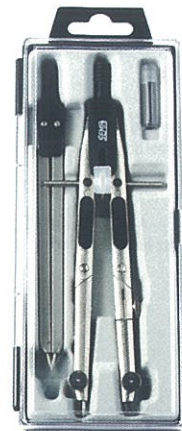

CODE: MAT0055 1291
DESCRIPTION: 170mm Masterbow Compass And Divider

SEMA

SEMA ELLIPSOID QUICK SET BOW COMPASS

Designed with automatic spindle movement and 2 newly developed knee joints. Both legs have interchangeable lead & needle inserts. Allows for drawing circles up to 350mm in diameter.