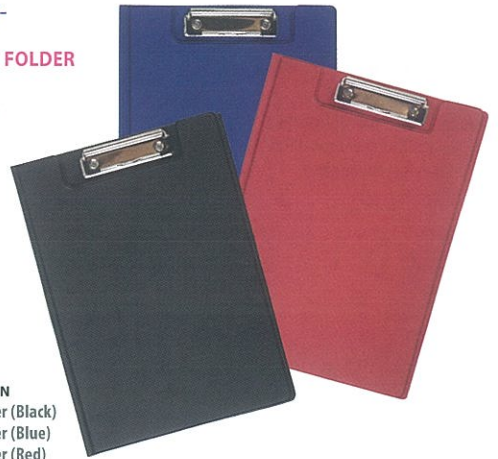

Lightweight with built in pen holder.

CODE	DESCRIPTION
4506BLA	● 345 x 230mm (Black)
4506BLU	● 345 x 230mm (Blue)
4506GRE	● 345 x 230mm (Green)
4506RED	● 345 x 230mm (Red)

INTERSTAT A4 CLIP FOLDER

A4 PVC folding clipboard with inner pocket and pen holder. Available in black, blue, red.

CODE	DESCRIPTION
FIL240 I/S	● Clip Folder (Black)
FIL241 I/S	● Clip Folder (Blue)
FIL242 I/S	● Clip Folder (Red)

BANTEX PVC CLIPBOARD

220 x 365mm - PVC laminated onto heavy duty board. Heavy duty metal clip with hanging hole.