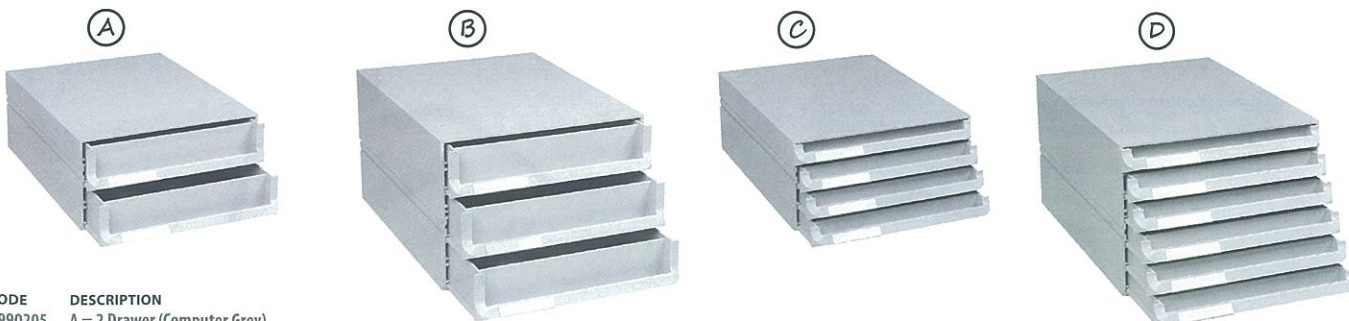

BANTEX TEXO MODULAR STORAGE SYSTEM

Size 2 & 4 Drawer: 263(W) x 128(H) x 333(L) mm. Size 3 & 6 Drawer: 263(W) x 188(H) x 333(L) mm. Swiss design. For Office, Home, Workshop and Hobbies. Compact, space efficient organiser. Use individually or build into a modular storage system. Simple to assemble, no tools required. Fully interchangeable drawers - 2 depths. Durable, sturdy, high quality plastic, easy to clean. With drawer labels and size adjustment panels.