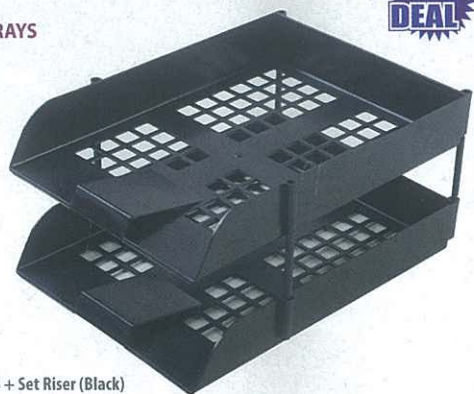

CODE	DESCRIPTION
DES0080	Letter Tray 2'S + Set Riser (Black)
DES0081	Letter Tray 2'S + Set Riser (Blue)
DES0082	Letter Tray 2'S + Set Riser (Red)