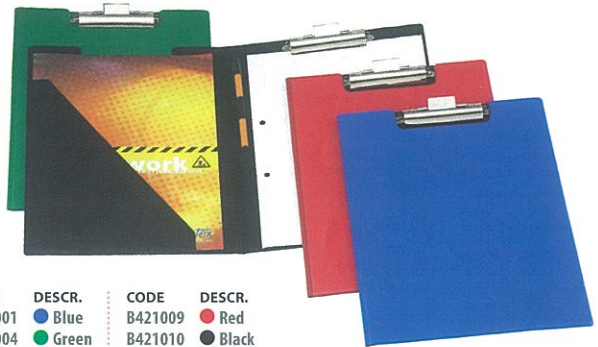

Lightweight with built in pen holder.

CODE	DESCRIPTION
4506BLA	● 345 x 230mm (Black)
4506BLU	● 345 x 230mm (Blue)
4506GRE	● 345 x 230mm (Green)
4506RED	● 345 x 230mm (Red)

INTERSTAT A4 CLIP FOLDER

A4 PVC folding clipboard with inner pocket and pen holder. Available in black, blue, red.

CODE	DESCRIPTION
FIL240 I/S	● Clip Folder (Black)
FIL241 I/S	● Clip Folder (Blue)
FIL242 I/S	● Clip Folder (Red)

BANTEX PVC CLIPBOARD

220 x 365mm - PVC laminated onto heavy duty board. Heavy duty metal clip with hanging hole.

CODE	DESCRIPTION
B420001	● PVC Clipboard (Blue)

BANTEX A4 PVC FOLDING CLIPBOARD

A4, PVC folding clipboard with inner pocket, penholder and nickel plated pad clip.

CODE	DESCR.	CODE	DESCR.
B421001	● Blue	B421009	● Red
B421004	● Green	B421010	● Black