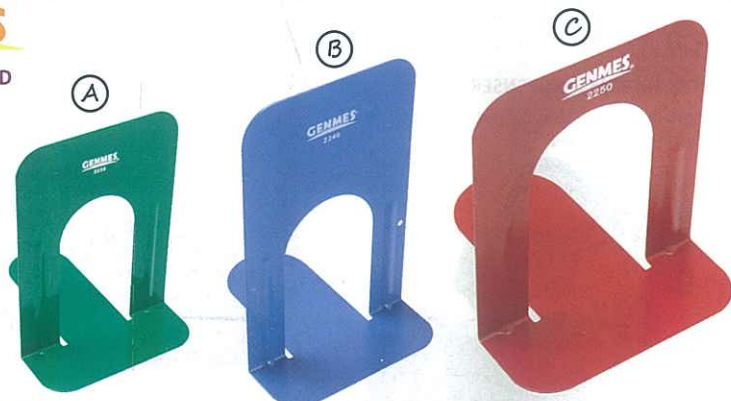

Pop-up telephone index.

CODE	DESCRIPTION
DES0050 600BW	Eagle Pop-up Telephone Index

GENMES

GENMES BOOK END

Genmes book end in a variety of sizes - 134mm, 185mm, 210mm. Powder coated steel construction. Packs of 2.