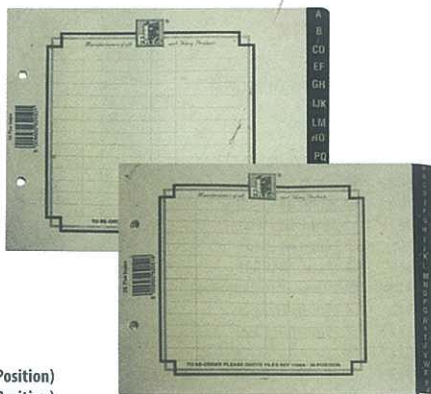

FILES A5 RECYCLED KRAFT BOARD INDEX

A5 Kraft Index. 14 and 26 position A to Z.

CODE	DESCRIPTION
FIS0014	Lever Arch Index (14 Position)
FIS0015	Lever Arch Index (26 Position)

INTERSTAT BRIGHT BOARD INDICIES

A4 bright board index 5 tab and 10 tab.