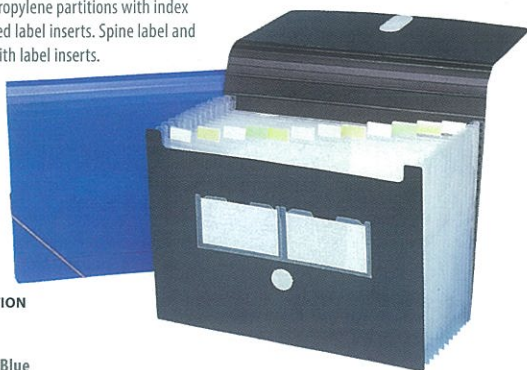

Bantex

BANTEX 13 GUSSETED EXPANDING FILE

A4, 13 gusseted polypropylene partitions with index tabs and multi-coloured label inserts. Spine label and identification labels with label inserts. Elastic straps to securely close the cover.

CODE DESCRIPTION
B360010 ● Black
B360009 ● Red
B360011 ● Cobalt Blue

FILES EXECUTIVE CONCERTINA FILE

16 Compartment executive concertina file available in various colours with A-Z, January - December and 1-31. 230 x 355mm.