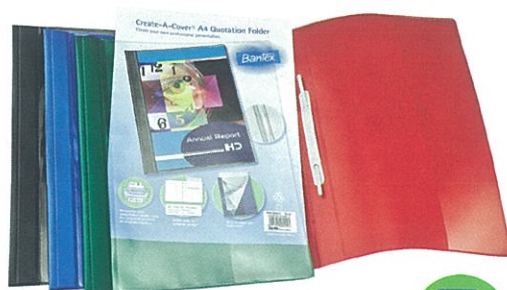

CODE	DESCR.
B321001	● Blue
B321004	● Green
B321009	● Red
B321010	● Black

Bantex

BANTEX A4 PVC QUOTATION FOLDERS (HEAVY DUTY)

A4, PVC clear front and opaque rear cover. Clear vertical rear pocket. Flexible spine, with filing mechanism.