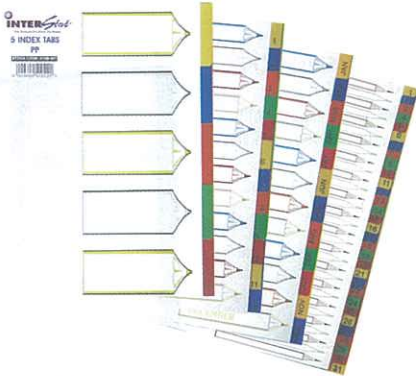

INTERStat

INTERSTAT PVC INDICIES

CODE	DESCRIPTION	CODE	DESCRIPTION
FIS0068	A4 PVC Index (5 tab)	FIS0059	A4 PVC Index A-Z
FIS0057	A4 PVC Index (10 tab)	FIS0058	A4 PVC Index January - December
FIS0062	A4 PVC Index Numbered 1-10	FIS0060	A4 PVC Index Numbered 1-12
FIS0063	A4 PVC Index Numbered 1-12		

Bantex

BANTEX A4 GREY POLYPROPYLENE INDEX DIVIDERS

Lightweight, tough polypropylene for extra filing capacity. Multi-punched to fit all binders. The printed board contents sheet has a Strong-Line® reinforced binding edge.