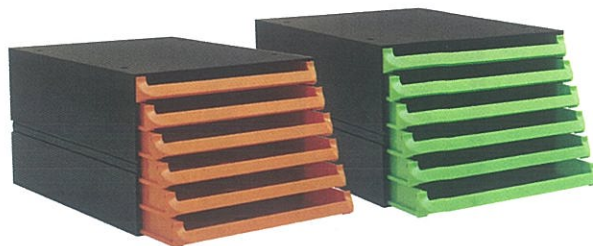

BANTEX TEXO MODULAR STORAGE SYSTEM

Size 3 & 6 Drawer: 263(W) x 188(H) x 333(L) mm. Swiss design. For Office, Home, Workshop and Hobbies. Compact, space efficient organiser. Use individually or build into a modular storage system. Simple to assemble, no tools required. Fully interchangeable drawers - 2 depths. Durable, sturdy, high quality plastic, easy to clean. With drawer labels and size adjustment panels.

CODE	DESCRIPTION
B990309	● Black Case, Coloured Drawers - 3 Drawer (Red)
B990310	● Black Case, Coloured Drawers - 3 Drawer (Black)
B990311	● Black Case, Coloured Drawers - 3 Drawer (Cobalt Blue)
B990312	● Black Case, Coloured Drawers - 3 Drawer (Orange)
B990365	● Black Case, Coloured Drawers - 3 Drawer (Lime Green)

CODE	DESCRIPTION
B990609	● Black Case, Coloured Drawers - 6 Drawer (Red)
B990610	● Black Case, Coloured Drawers - 6 Drawer (Black)
B990611	● Black Case, Coloured Drawers - 6 Drawer (Cobalt Blue)
B990612	● Black Case, Coloured Drawers - 6 Drawer (Orange)
B990665	● Black Case, Coloured Drawers - 6 Drawer (Lime Green)

TEXO®
Bantex