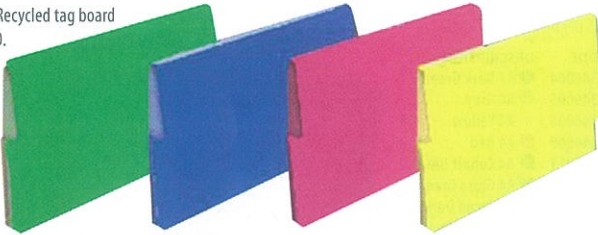

FILES FOOLSKAP DOCUMENT WALLET

180gsm Recycled tag board
240 x 380.

CODE	DESCRIPTION
5000BLU	Blue
5000GRN	Green
5000RED	Red

CODE	DESCRIPTION
5000YEL	Yellow
5000ORA	Orange

CODE	DESCRIPTION
5000PNK	Pink
5000BUF	Buff

Bantex

BANTEX A4 DOCUMENT FOLDER - PREMIUM HEAVY DUTY BOARD

A4, Manilla board cover with 3 flaps on inner rear cover. Elastic straps securely close the cover. Holds up to 50 sheets of 80gsm paper.