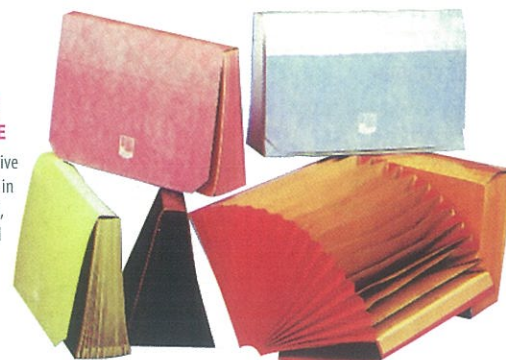

CODE DESCR.
FIL0028. ● Black
FIL0022 ● Blue
FIL0024 ● Green
FIL0026 ● Red
FIL0028 ● Orange
FIL0029 ● Kraft