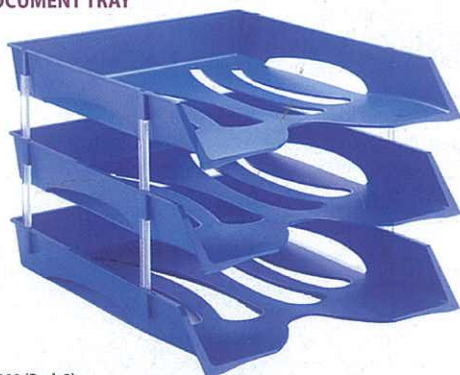

VIKING ECONOMY DOCUMENT TRAY

A4 - Moulded plastic, light-weight, modern design. *NOTE: Risers purchased separately.

CODE	DESCRIPTION
V989904	Green
V989909	Red
V989910	Black
V989911	Cobalt Blue
V989914	Burgundy
V989208	Riser Pins for V9899 (Pack 8)

BANTEX VISION DOCUMENT TRAY

Moulded plastic trays to be stacked on a transparent plastic frame which permits sliding of trays. Set of 3 trays with 3 tier moulded plastic frame. Non-skid feet to rest firm on desk. 235 x 320mm max.