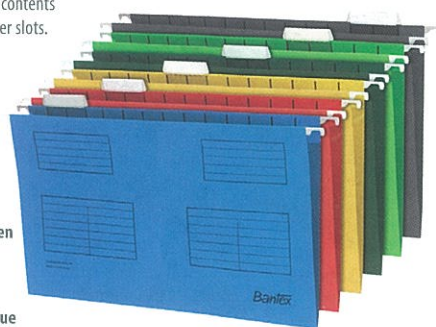

BANTEX A4 & FOOLSCAP SUSPENSION FILES

A4 - Supplied with tabs and inserts. Encapsulated, coated rod, printed contents panel. Box gusset, with file fastener slots. (25 per box).

CODE	DESCRIPTION
B346004	● A4 Dark Green
B346005	● A4 Grey
B346006	● A4 Yellow
B346009	● A4 Red
B346011	● A4 Cobalt Blue
B346015	● A4 Grass Green
B347004	● Foolscap Dark Green
B347005	● Foolscap Grey
B347006	● Foolscap Yellow
B347009	● Foolscap Red
B347011	● Foolscap Cobalt Blue
B347015	● Foolscap Grass Green

BANTEX PORTABLE SUSPENSION FILE CASE

Polypropylene case with 8 x A4 coloured kraft suspension files. Tabs and Labels included. Fold down handle with secure lid. A mobile office for work and home.