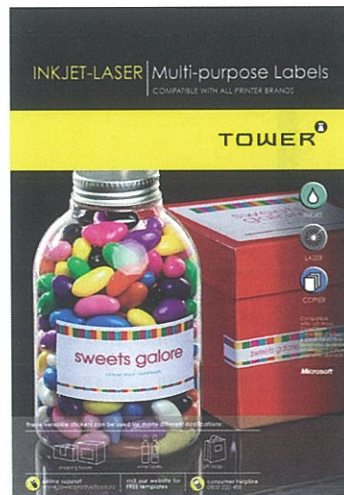

CODE	LABEL TYPE	LABEL SIZE	QTY / PACK
TW100100S	Mailing Label	37 x 70mm	24 per sheet
TW101100S	Mailing Label	37 x 105mm	16 per sheet
TW102100S	Multi-Purpose Label	46 x 101mm	12 per sheet
TW103100S	Multi-Purpose Label	70 x 101mm	8 per sheet
TW104100S	Multi-Purpose Label	98 x 139mm	4 per sheet
TW105100S	Multi-Purpose Label	199.5 x 145.5mm	2 per sheet
TW106100S	Multi-Purpose Label	210 x 297mm	1 per sheet
TW107100S	Mailing Label	38.1 x 21.2mm	65 per sheet
TW108100S	Mailing Label	63.5 x 38.1mm	21 per sheet
TW109100S	Mailing Label	64 x 33.9mm	24 per sheet
TW110100S	Mailing Label	35 x 70mm	24 per sheet
TW111100S	Mailing Label	35 x 105mm	16 per sheet
TW112100S	Mailing Label	46.6 x 63.5mm	18 per sheet
TW113100S	Mailing Label	38.1 x 99mm	14 per sheet
TW115100S	Mailing Label	38.5 x 29.9mm	45 per sheet
TW116100S	Round Label	32mm Diameter	48 per sheet
TW117100S	Round Label	50mm Diameter	15 per sheet
TW118100S	Round Label	80mm Diameter	6 per sheet
TW119100S	Multi-Purpose Label	57 x 99mm	10 per sheet
TW120100S	Multi-Purpose Label	93.1 x 99mm	6 per sheet
TW121100S	Mailing Label	99 x 33.9mm	16 per sheet
TW122100S	Multi-Purpose Label	99 x 67.7mm	8 per sheet
TW225100S	Mini Labels	46 x 11.1mm	84 per sheet
TW227100S	Multi-Purpose Label	70 x 52mm	10 per sheet
TW231100S	Multi-Purpose Label	199.6 x 289mm	1 per sheet
TW232100S	Multi-Purpose Label	139 x 99.1mm	4 per sheet
TW233100S	Multi-Purpose Label	63.5 x 72mm	12 per sheet
TW234100S	Multi-Purpose Label	105 x 74mm	8 per sheet
TW235100S	Multi-Purpose Label	90 x 67mm	9 per sheet
TW236100S	Multi-Purpose Label	105 x 49mm	12 per sheet
TW237100S	Mailing Label	66.53 x 53.8mm	15 per sheet
TW238100S	Mailing Label	70 x 35mm	24 per sheet
TW239100S	Mailing Label	66 x 20.69mm	39 per sheet
TW330100S	Lever Arch Label	200 x 60mm	4 per sheet
TW331100S	Lever Arch Label	210 x 74mm	4 per sheet
TW228100S	CD Label	117 Diameter	2 per sheet
TW250100S	Full Face CD Label	117 Diameter	2 per sheet
TW251100S	Mini CD Label	78 Diameter	6 per sheet

Box of 100 sheets →