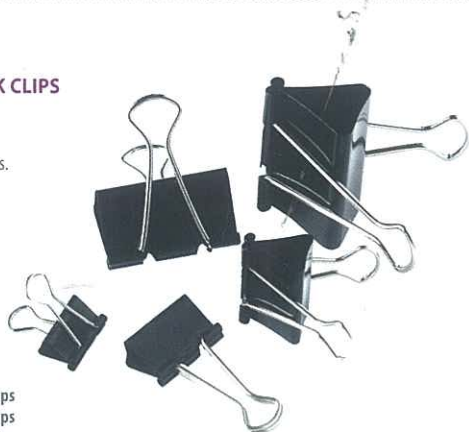

CODE DESCRIPTION
DES0049 Foska Sponge Dampener

INTERStat

INTERSTAT FOLDBACK CLIPS

These ultra-strong black clips have foldback arms to keep a secure hold on your documents.

CODE DESCRIPTION
CLI0009 19mm Foldback Clips
CLI0010 25mm Foldback Clips
CLI0011 32mm Foldback Clips
CLI0012 41mm Foldback Clips
CLI0013 50mm Foldback Clips

INTERStat

INTERSTAT BULLDOG CLIPS

Simple and effective. Convenient drilled hole in the handle for suspended hanging.

CODE DESCRIPTION
CLI0001 Bulldog Clips 19mm
CLI0002 Bulldog Clips 32mm
CLI0003 Bulldog Clips 38mm
CLI0004 Bulldog Clips 50mm
CLI0005 Bulldog Clips 64mm
CLI0006 Bulldog Clips 75mm
CLI0007 Bulldog Clips 100mm
CLI0008 Bulldog Clips 145mm