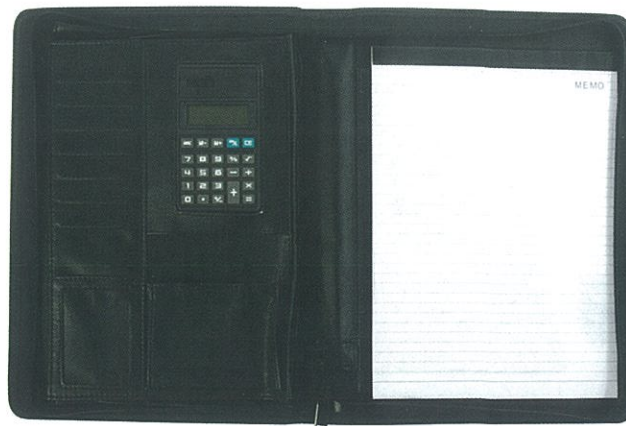

FOSKA

FOSKA HANDLE CONFERENCE FOLDER

Executive conference folder with handle and calculator. Also includes pockets for business cards and documents and comes complete with exam pad.