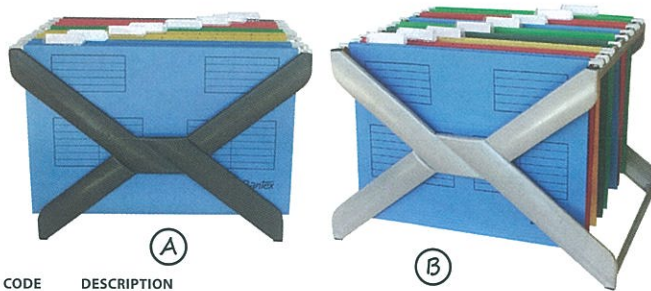

BANTEX SUSPENSION FILE RACK

Moulded plastic suspension file rack. Invertible for F/C or A4 files. Easy assembly

CODE	DESCRIPTION
B346710	● A = Suspension File Rack (Black)
B346727	● B = Suspension File Rack (Silver)

BANTEX TEXO MODULAR STORAGE SYSTEM

Size 2 & 4 Drawer: 263(W) x 128(H) x 333(L) mm. Size 3 & 6 Drawer: 263(W) x 188(H) x 333(L) mm. Swiss design. For Office, Home, Workshop and Hobbies. Compact, space efficient organiser. Use individually or build into a modular storage system. Simple to assemble, no tools required. Fully interchangeable drawers - 2 depths. Durable, sturdy, high quality plastic, easy to clean. With drawer labels and size adjustment panels.