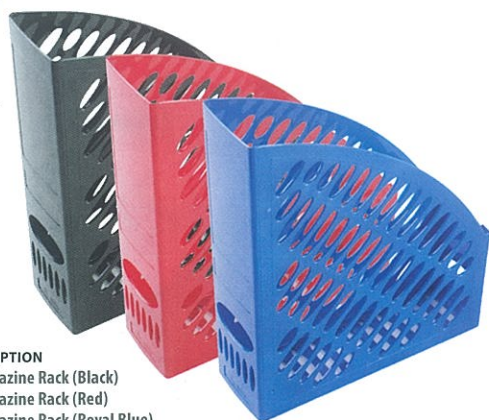

INTERSTAT MAGAZINE RACK

A4 quality moulded plastic. Includes a spine label.

CODE	DESCRIPTION
FIL0019 2050-BL	● Magazine Rack (Black)
FIL0019 2050-R	● Magazine Rack (Red)
FIL0019 2050-RB	● Magazine Rack (Royal Blue)
FIL0019 2050-T	● Magazine Rack (Transparent/Clear)

ALBA MAGAZINE HOLDER

Mesh metal magazine holder for documents up to 24 x 32cm. Great storage capacity with its large width of 8cm. Part of a complete range of mesh desk accessories.