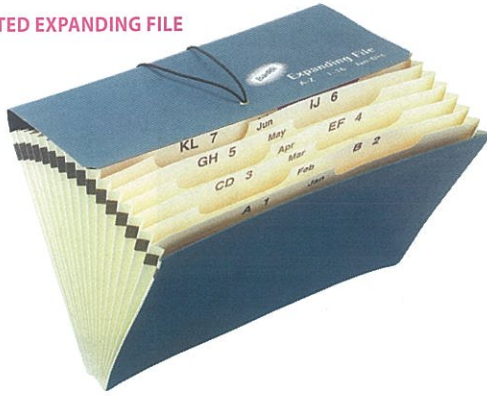

Bantex

BANTEX 16 GUSSETED EXPANDING FILE

Economy Foolscap - Board Expanding File. 16 pockets with gusset and index tabs - A-Z, Jan-Dec & 1-16. Elastic strap to securely close the cover.

CODE	DESCRIPTION
B556101	Expanding File - 16 Partitions (Blue)

Bantex

BANTEX EXPANDING FILE

Rigid case with 19 gusseted pockets. Printed A-Z and household titles. Plastic lock and handle. Assorted colours: blue, black, burgundy.